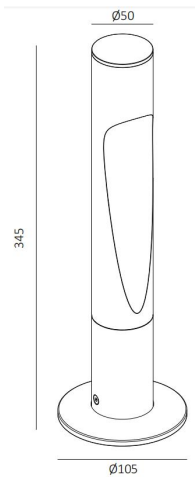

Luminaire

IP65 for outdoor purpose
crossing: No
Warranty: 5 Years