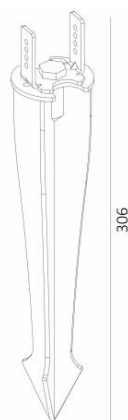

BS3104

6W DC24V outdoor Garden Bollard

Description

Landscape lighting;
Add-on modular luminaire modules;
Add on base or spike available;
IP65 IK08;

Finish
Black/White/Bronze

Material
Aluminium,

TECHNICAL CHARACTERISTICS

Light source

Light source:Luminus CXM-6
Output (W): DC24V 6W
Total power consumption (W): 6W
Color temperature:2700K/3000K/4000K
CRI: 90
Photobiological risk: RG1
Real Lumen: 150lm
Qty Leds: 1
Lm/Real W: 25
Life Time: 50.000h L80B20
MacAdam steps: 3
UGR: 14

Gear

This product is supplied with gear

Luminaire

IP65 for outdoor purpose
crossing: No
Warranty: 5 Years

ACCESSORIES

Add-on base

Spike

Cincretre Kit

The photograph may not match the reference exactly. Please read the product description to identify the finish.