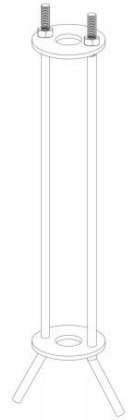

BS3104

6W DC24V outdoor Garden Bollard

Description

Landscape lighting;
Add-on modular luminaire modules;
Add on base or spike available;
IP65 IK08;

Finish
Black/White/Bronze

Material
Aluminium,

TECHNICAL CHARACTERISTICS

Light source

Light source:Luminus CXM-6
Output (W): DC24V 6W
Total power consumption (W): 6W
Color temperature:2700K/3000K/4000K
CRI: 90
Photobiological risk: RG1
Real Lumen: 150lm
Qty Leds: 1
Lm/Real W: 25
Life Time: 50.000h L80B20
MacAdam steps: 3
UGR: 14

Gear

This product is supplied with gear

Luminaire

IP65 for outdoor purpose
crossing: No
Warranty: 5 Years

ACCESSORIES

Add-on base

Spike

Cincretre Kit

The photograph may not match the reference exactly. Please read the product description to identify the finish.